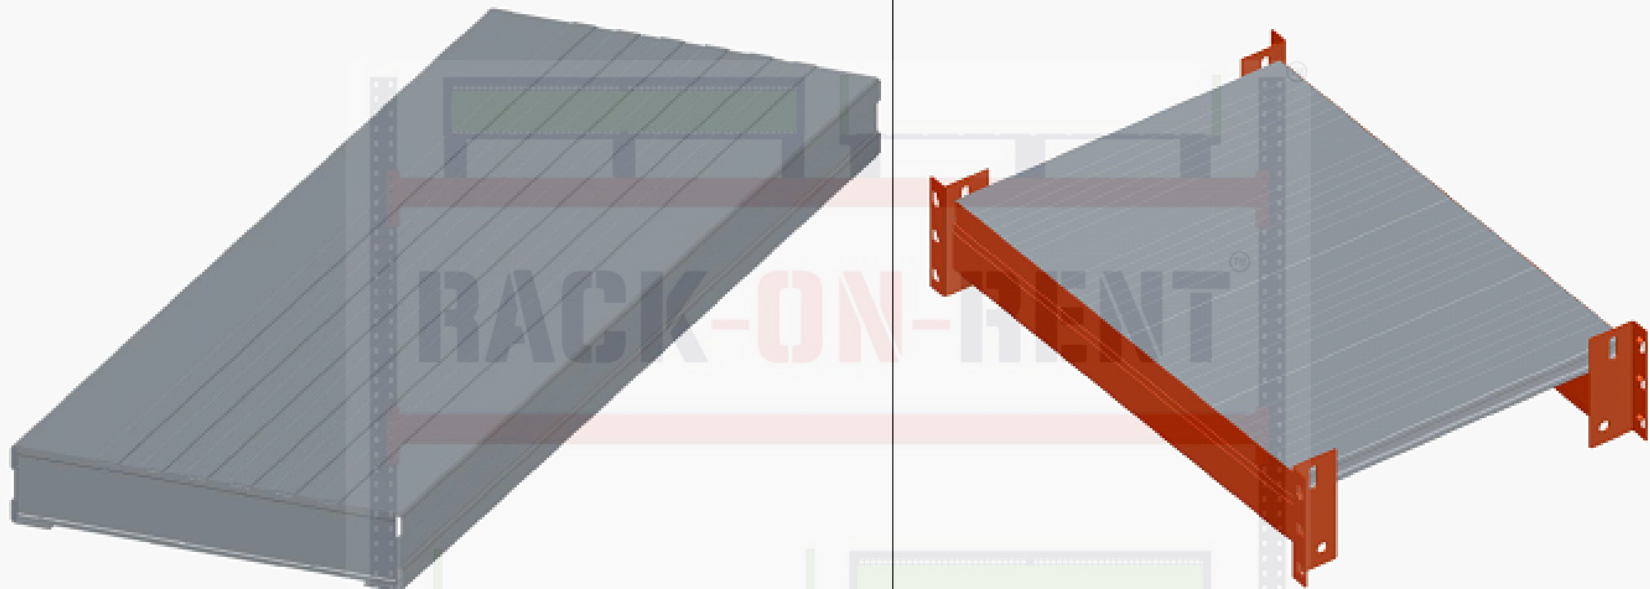

## LOAD CHART FOR MEDIUM DUTY LONG SPAN SHELVING RACK

1- INTERNAL DECKING : In this type of system you require a STEP BEAM which has a “L” angle on the top surface of the beam allowing the deck panel to Sit/Rest internally . Below given are the available beams for the above

2- Deck Panel Size : 1000mm deep x150mm / 225mm wide x 0.80mm/0.90mm/1mm thickness with grooves in it to carry extra load.

## LOAD CHART FOR HEAVY DUTY LONG SPAN SHELVING RACK

1- OVER-LIP DECKING : In this type of system you require a STANDARD BEAM which is the same beams used for pallet racking system , the deck panel sits above the beams with a lip in the front & back , this type of Deck Panel System is highly recommended when you want to use your racking system for a multi purpose ( pallet storage and deck panel storage).

2- Deck Panel Size : 1000mm deep x 150mm/225mm wide x 0.80mm/0.90mm/1mm thickness with front & back Lip.