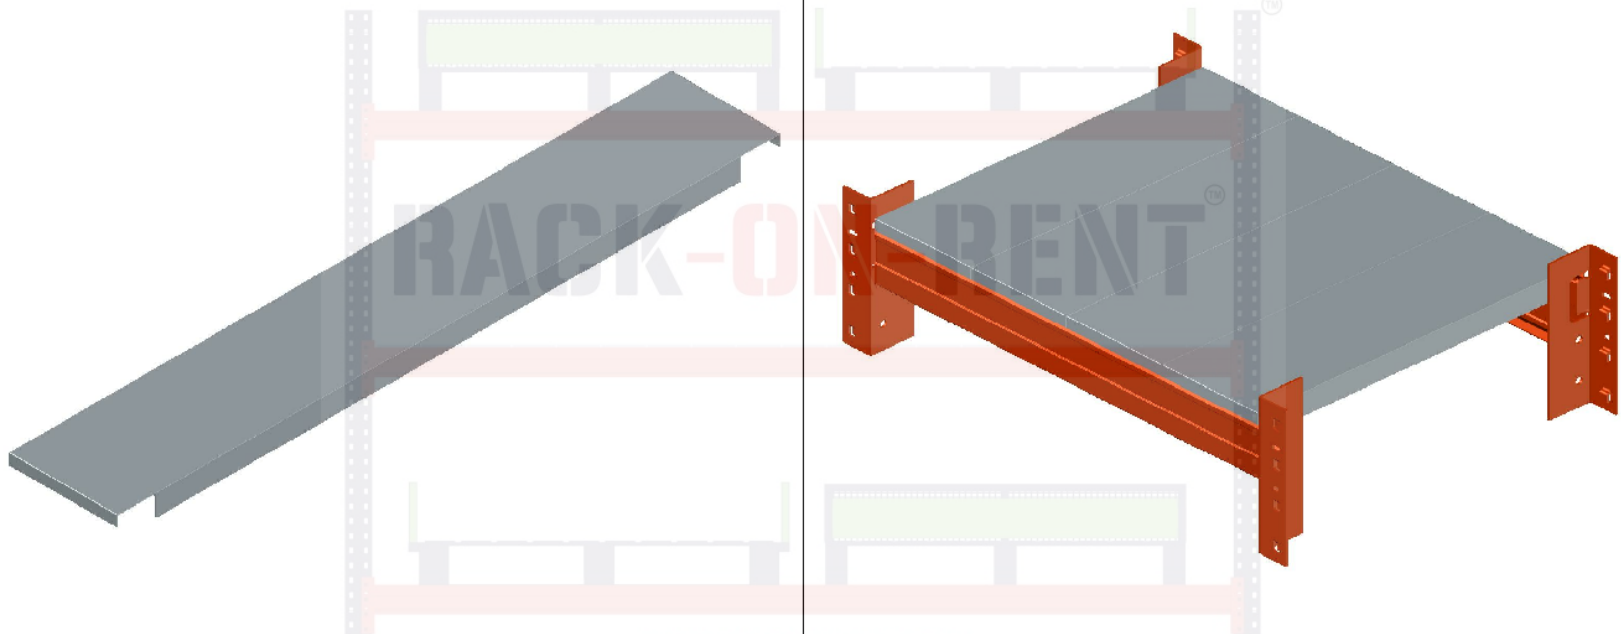

## LOAD CHART FOR MEDIUM DUTY LONG SPAN SHELVING RACK

1- INTERNAL DECKING : In this type of system you require a STEP BEAM which has a “L” angle on the top surface of the beam allowing the deck panel to Sit/Rest internally . Below given are the available beams for the above

2- Deck Panel Size : 1000mm deep x150mm / 225mm wide x 0.80mm/0.90mm/1mm thickness with grooves in it to carry extra load.

## LOAD CHART FOR HEAVY DUTY LONG SPAN SHELVING RACK

1- OVER-LIP DECKING : In this type of system you require a STANDARD BEAM which is the same beams used for pallet racking system , the deck panel sits above the beams with a lip in the front & back , this type of Deck Panel System is highly recommended when you want to use your racking system for a multi purpose ( pallet storage and deck panel storage).

2- Deck Panel Size : 1000mm deep x 150mm/225mm wide x 0.80mm/0.90mm/1mm thickness with front & back Lip.